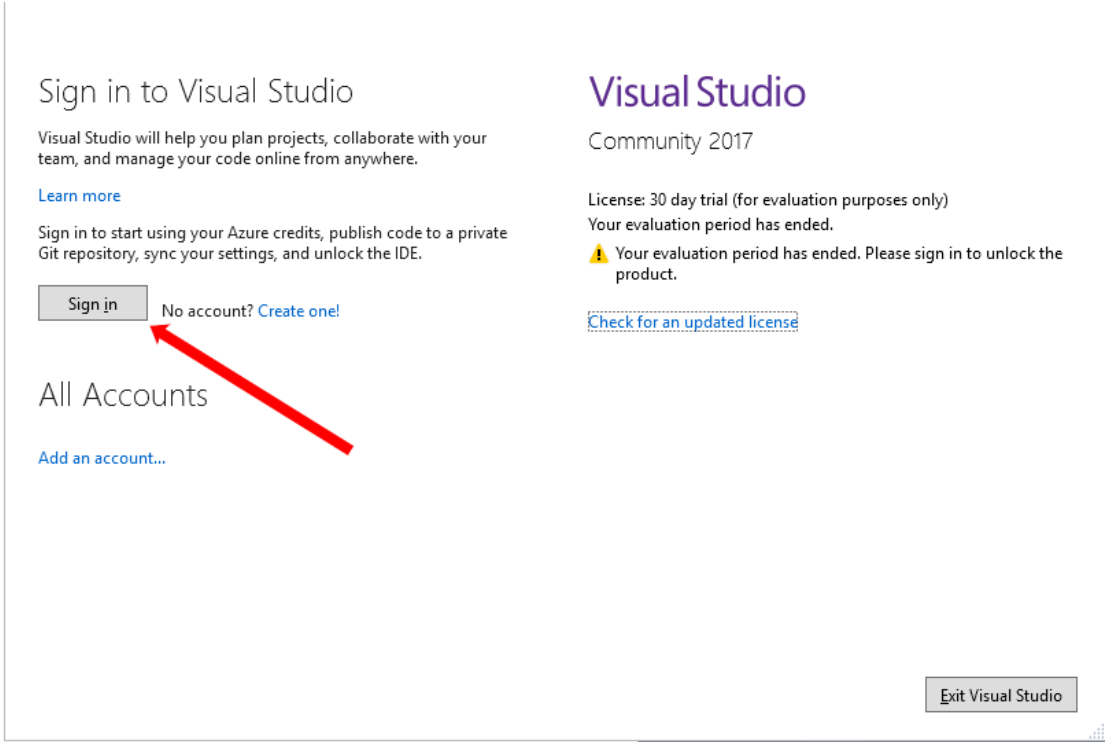

Visual Studio Community Edition Trial Expired

CAD Tech Student Managers - 2026-06-15 - [How-to Articles](#)

1. Not now, maybe later.

1. Start Visual Studio

1. Sign in - When you put in your RIT username it will redirect you to shibboleth login page