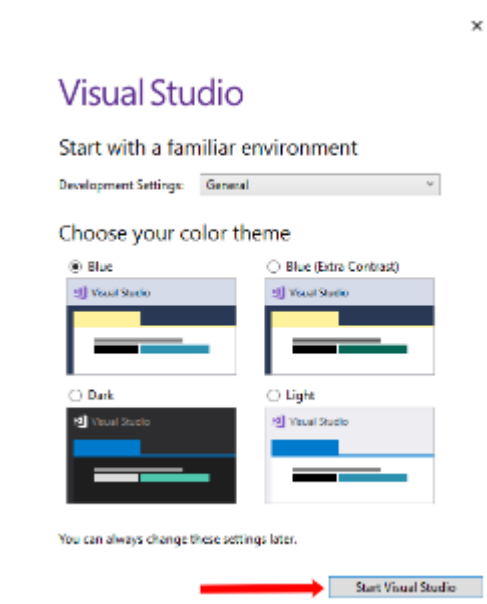

Visual Studio Community Edition Trial Expired

CAD Tech Student Managers - 2026-06-15 - [How-to Articles](#)

1. Not now, maybe later.

1. Start Visual Studio

1. Sign in - When you put in your RIT username it will redirect you to shibboleth login page