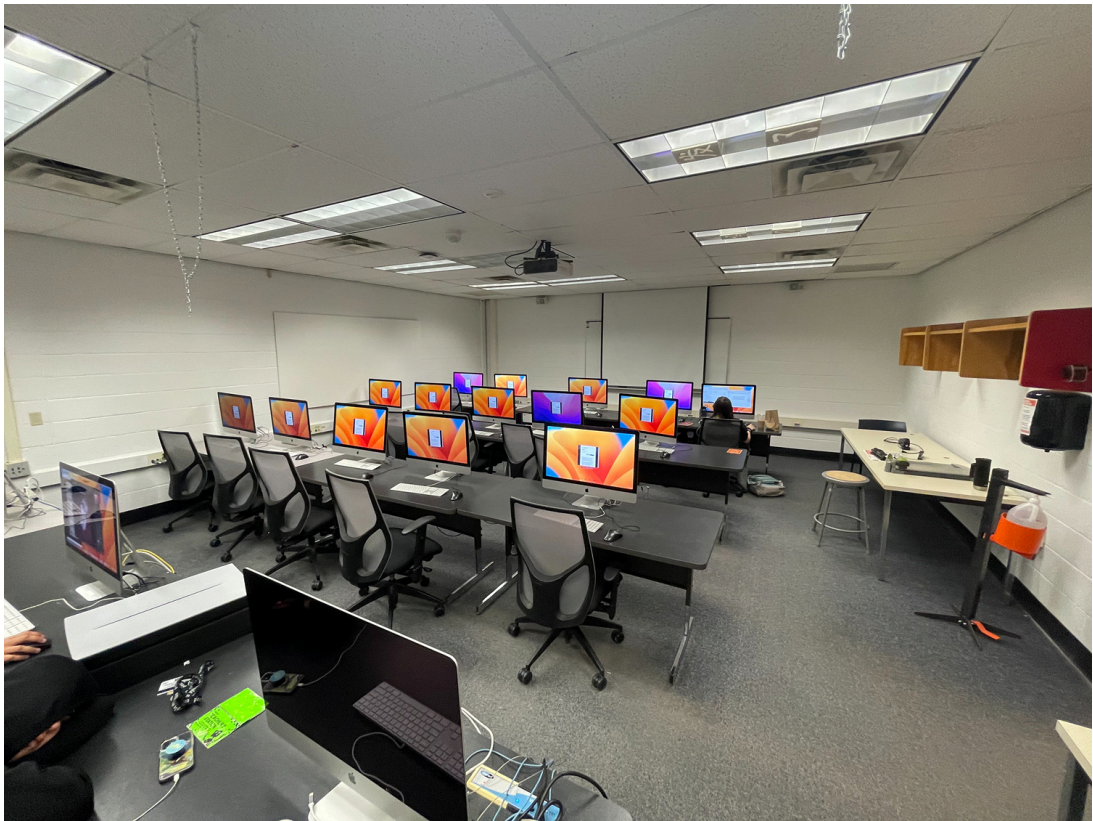

BOO-2554

CAD Tech Student Managers - 2023-04-07 - Computer Labs

BOO-2554 - Witmeyer Lab

STATUS

Projection Available YES

Dedicated Teacher Station YES

Room Capacity: 18 student, 1 teacher, 1 interpreter

Updated capacities for Spring 2023

You can also search by software name to see where a particular software is installed.

PICTURES

From Entry

From Front, Facing Entry